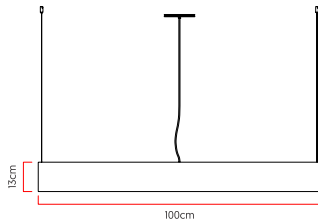

Finishing options

	01 Wood Imbuia		02 Wood Freijo
	03 Wood Walnut		04 Wood Teak
	05 Wood Pine		06 Wood Ebano
	07 Wood Ebano Macassar		08 Wood Platinum
	09 Wood Rovere		10 Wood Linear Walnut
	11 Wood Cinamomo		12 Wood Ironwood