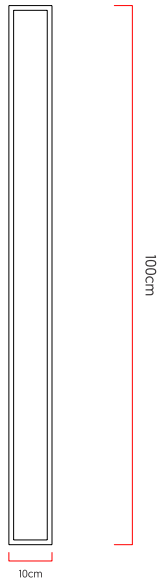

Finishing options

	01 Wood Imbuia		02 Wood Freijo
	03 Wood Walnut		04 Wood Teak
	05 Wood Pine		06 Wood Ebano
	07 Wood Ebano Macassar		08 Wood Platinum
	09 Wood Rovere		10 Wood Linear Walnut
	11 Wood Cinamomo		12 Wood Ironwood