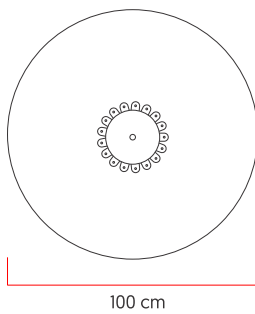

Finishing options

	01 Wood Imbuia		02 Wood Freijo
	03 Wood Walnut		04 Wood Teak
	05 Wood Pine		06 Wood Ebano
	07 Wood Ebano Macassar		08 Wood Platinum
	09 Wood Rovere		10 Wood Linear Walnut
	11 Wood Cinamomo		12 Wood Ironwood