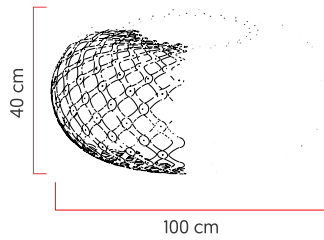

Finishing options

	01 Wood Imbuia		02 Wood Freijo
	03 Wood Walnut		04 Wood Teak
	05 Wood Pine		06 Wood Ebano
	07 Wood Ebano Macassar		08 Wood Platinum
	09 Wood Rovere		10 Wood Linear Walnut
	11 Wood Cinamomo		12 Wood Ironwood