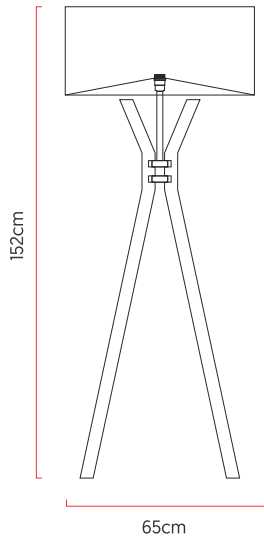

Finishing options

	01 Wood Imbuia		02 Wood Freijo
	03 Wood Walnut		04 Wood Teak
	05 Wood Pine		06 Wood Ebano
	07 Wood Ebano Macassar		08 Wood Platinum
	09 Wood Rovere		10 Wood Linear Walnut
	11 Wood Cinamomo		12 Wood Ironwood