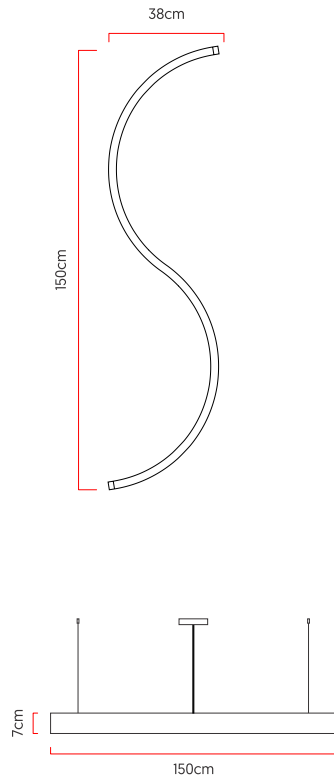

Reference: 1090
 Line: Slim
 Category: Pendant
 Description: Pendant Slim REF 1090
 Dimensions:
 • Height: 2.76in [7cm]
 • Width: 59.06in [150cm]
 • Length: 14.96in [38cm]

Weight: 0.000g
 Material: Natural wood veneer, MDF, Steel cables, Silicone

Integrated LED strip 1x driver housed in the canopy or ceiling
 Color Temperature: 3000K
 CRI: 90
 Luminous flux: 2288 lm
 Delivered lumens: 1077 lm
 Total power: 36w
 Input Voltage: 110V - 220V
 Input Frequency: 60 Hz
 Insulation: Class II

Standard support cables 79inch [other measures contact us]

Finishing options

| | | | |
|---|---------------------------|---|--------------------------|
|  | 01 Wood Imbuia |  | 02 Wood Freijo |
|  | 03 Wood Walnut |  | 04 Wood Teak |
|  | 05 Wood Pine |  | 06 Wood Ebano |
|  | 07 Wood Ebano Macassar |  | 08 Wood Platinum |
|  | 09 Wood Rovere |  | 10 Wood Linear Walnut |
|  | 11 Wood Cinamomo |  | 12 Wood Ironwood |