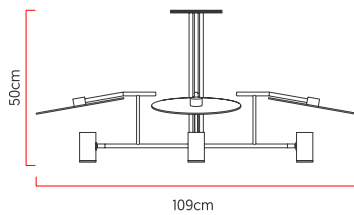

Finishing options

	01 Wood Imbuia		02 Wood Freijo
	03 Wood Walnut		04 Wood Teak
	05 Wood Pine		06 Wood Ebano
	07 Wood Ebano Macassar		08 Wood Platinum
	09 Wood Rovere		10 Wood Linear Walnut
	11 Wood Cinamomo		12 Wood Ironwood