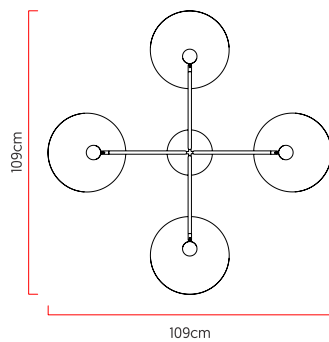

Finishing options

	01 Wood Imbuia		02 Wood Freijo
	03 Wood Walnut		04 Wood Teak
	05 Wood Pine		06 Wood Ebano
	07 Wood Ebano Macassar		08 Wood Platinum
	09 Wood Rovere		10 Wood Linear Walnut
	11 Wood Cinamomo		12 Wood Ironwood