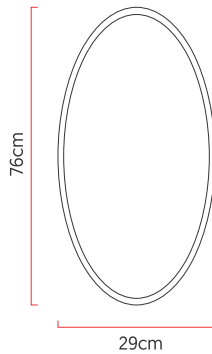

Finishing options

01
Wood Imbuia

02
Wood Freijo

03
Wood Walnut

04
Wood Teak

05
Wood Pine

06
Wood Ebano

07
Wood Ebano Macassar

08
Wood Platinum

09
Wood Rovere

10
Wood Linear Walnut

11
Wood Cinamomo

12
Wood Ironwood