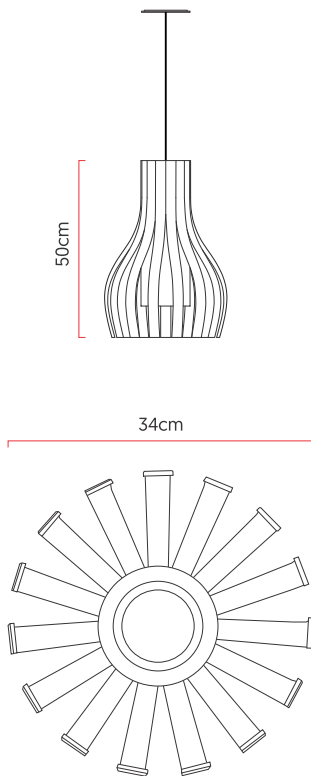

Finishing options

	01 Wood Imbuia		02 Wood Freijo
	03 Wood Walnut		04 Wood Teak
	05 Wood Pine		06 Wood Ebano
	07 Wood Ebano Macassar		08 Wood Platinum
	09 Wood Rovere		10 Wood Linear Walnut
	11 Wood Cinamomo		12 Wood Ironwood