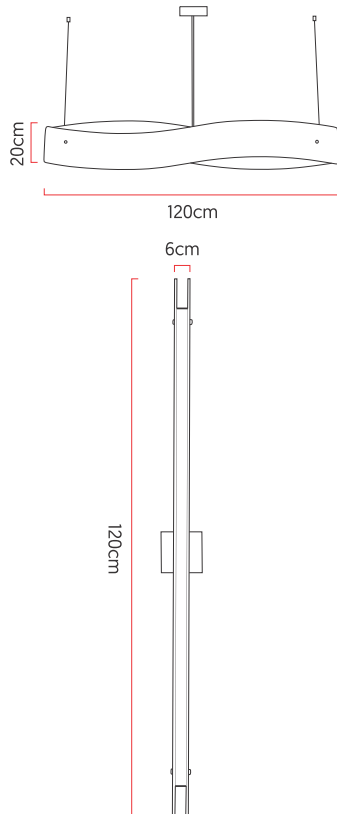

Reference: 369  
 Line: Scala  
 Category: Pendant  
 Description: Pendant Scala REF 369  
 Dimensions:  
 • Height: 7.87in [20cm]  
 • Width: 47.24in [120cm]  
 • Length: 1.57in [4cm]

Weight: 4.000g  
 Material: Natural wood veneer, MDF, Acrylic, Steel cables, Carbon steel

Integrated LED strip 1x driver housed in the canopy or ceiling  
 Color Temperature: 3000K  
 CRI: 90  
 Luminous flux: 1573 lm  
 Delivered lumens: 741 lm  
 Total power: 21w  
 Input Voltage: 110V - 220V  
 Input Frequency: 60 Hz  
 Insulation: Class II

Standard support cables 79inch [other measures contact us]

Finishing options

	01 Wood Imbuia		02 Wood Freijo
	03 Wood Walnut		04 Wood Teak
	05 Wood Pine		06 Wood Ebano
	07 Wood Ebano Macassar		08 Wood Platinum
	09 Wood Rovere		10 Wood Linear Walnut
	11 Wood Cinamomo		12 Wood Ironwood