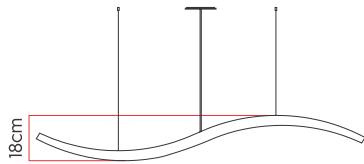

Finishing options

	01 Wood Imbuia		02 Wood Freijo
	03 Wood Walnut		04 Wood Teak
	05 Wood Pine		06 Wood Ebano
	07 Wood Ebano Macassar		08 Wood Platinum
	09 Wood Rovere		10 Wood Linear Walnut
	11 Wood Cinamomo		12 Wood Ironwood