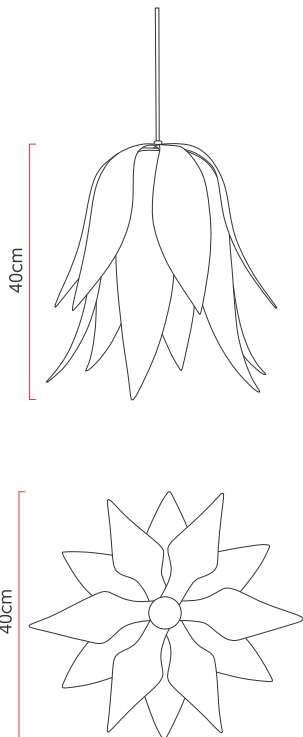

Finishing options

	01 Wood Imbuia		02 Wood Freijo
	03 Wood Walnut		04 Wood Teak
	05 Wood Pine		06 Wood Ebano
	07 Wood Ebano Macassar		08 Wood Platinum
	09 Wood Rovere		10 Wood Linear Walnut
	11 Wood Cinamomo		12 Wood Ironwood