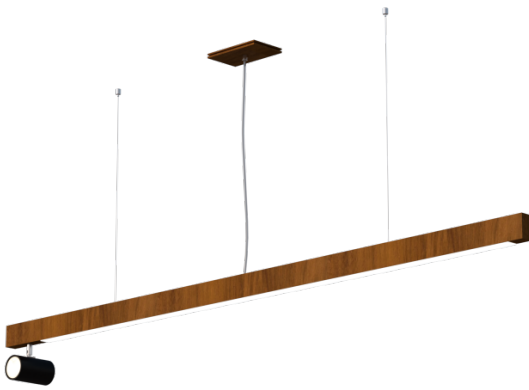

Reference: L106
 Line: Slim
 Category: Pendant
 Description: Pendant Slim REF L106
 Dimensions:
 • Height: 1.97in [5cm]
 • Width: 59.06in [150cm]
 • Length: 1.18in [3cm]

Weight: 1.800g
 Material: Natural wood veneer, MDF, Steel cables, Carbon steel, Silicone

Integrated LED strip 1x driver housed in the canopy or ceiling
 Color Temperature: 3000K
 CRI: 90
 Luminous flux: 1712 lm
 Delivered lumens: 806 lm
 Total power: 24w
 Input Voltage: 110V - 220V
 Input Frequency: 60 Hz
 Insulation: Class II

Standard support cables 79inch [other measures contact us]

Finishing options

	01 Wood Imbuia		02 Wood Freijo
	03 Wood Walnut		04 Wood Teak
	05 Wood Pine		06 Wood Ebano
	07 Wood Ebano Macassar		08 Wood Platinum
	09 Wood Rovere		10 Wood Linear Walnut
	11 Wood Cinamomo		12 Wood Ironwood