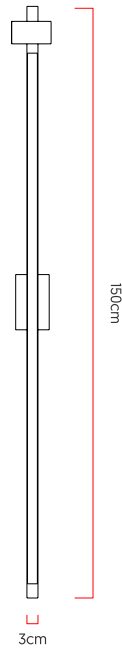

Reference: L106
 Line: Slim
 Category: Pendant
 Description: Pendant Slim REF L106
 Dimensions:
 • Height: 1.97in [5cm]
 • Width: 59.06in [150cm]
 • Length: 1.18in [3cm]

Weight: 1.800g
 Material: Natural wood veneer, MDF, Steel cables, Carbon steel, Silicone

Integrated LED strip 1x driver housed in the canopy or ceiling
 Color Temperature: 3000K
 CRI: 90
 Luminous flux: 1712 lm
 Delivered lumens: 806 lm
 Total power: 24w
 Input Voltage: 110V - 220V
 Input Frequency: 60 Hz
 Insulation: Class II

Standard support cables 79inch [other measures contact us]

Finishing options

	01 Wood Imbuia		02 Wood Freijo
	03 Wood Walnut		04 Wood Teak
	05 Wood Pine		06 Wood Ebano
	07 Wood Ebano Macassar		08 Wood Platinum
	09 Wood Rovere		10 Wood Linear Walnut
	11 Wood Cinamomo		12 Wood Ironwood