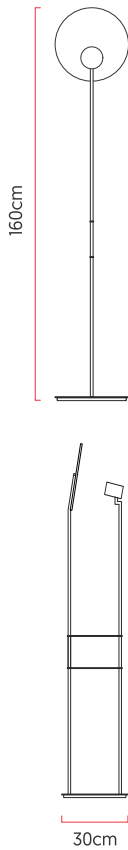

Reference: 5424  
 Line: Tune  
 Category: Floor  
 Description: Floor Tune REF 5424  
 Dimensions:  
 • Height: 62.99in [160cm]  
 • Width: 11.81in [30cm]  
 • Length: 11.81in [30cm]

Weight: 5.400g  
 Material: Natural wood veneer, MDF, Carbon steel

Socket: GU10 MR16 1x bulbs not included  
 Color Temperature: According to the bulb  
 CRI: According to the bulb  
 Luminous Flux: According to the bulb  
 Delivered Lumens: According to the bulb  
 Total Power: According to the bulb

Input Voltage: 110V - 220V  
 Input Frequency: 60 Hz  
 Insulation: Class II  
 Use of incandescent bulbs is prohibited

Finishing options

	01 Wood Imbuia		02 Wood Freijo
	03 Wood Walnut		04 Wood Teak
	05 Wood Pine		06 Wood Ebano
	07 Wood Ebano Macassar		08 Wood Platinum
	09 Wood Rovere		10 Wood Linear Walnut
	11 Wood Cinamomo		12 Wood Ironwood