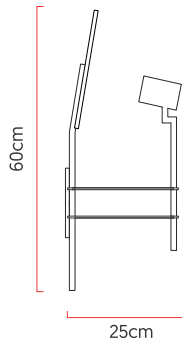

Finishing options

	01 Wood Imbuia		02 Wood Freijo
	03 Wood Walnut		04 Wood Teak
	05 Wood Pine		06 Wood Ebano
	07 Wood Ebano Macassar		08 Wood Platinum
	09 Wood Rovere		10 Wood Linear Walnut
	11 Wood Cinamomo		12 Wood Ironwood