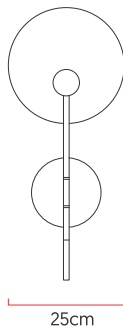

Finishing options

	01 Wood Imbuia		02 Wood Freijo
	03 Wood Walnut		04 Wood Teak
	05 Wood Pine		06 Wood Ebano
	07 Wood Ebano Macassar		08 Wood Platinum
	09 Wood Rovere		10 Wood Linear Walnut
	11 Wood Cinamomo		12 Wood Ironwood