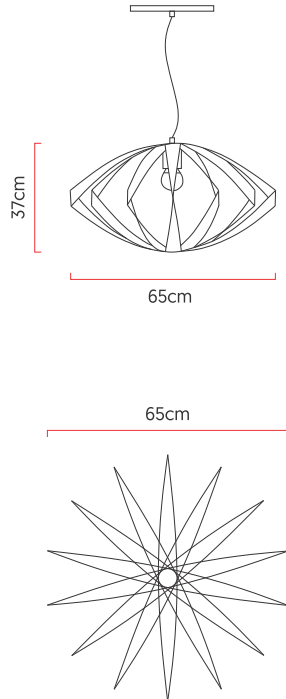

Finishing options

	01 Wood Imbuia		02 Wood Freijo
	03 Wood Walnut		04 Wood Teak
	05 Wood Pine		06 Wood Ebano
	07 Wood Ebano Macassar		08 Wood Platinum
	09 Wood Rovere		10 Wood Linear Walnut
	11 Wood Cinamomo		12 Wood Ironwood