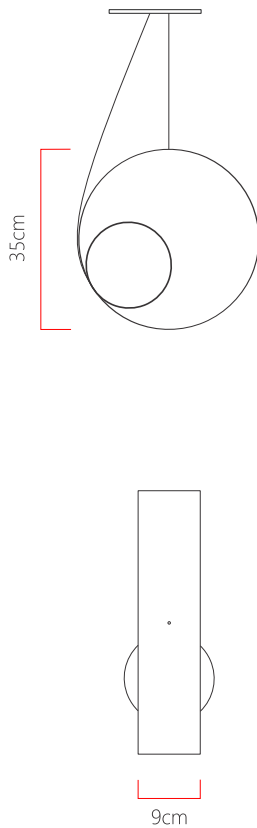

Finishing options

	01 Wood Imbuia		02 Wood Freijo
	03 Wood Walnut		04 Wood Teak
	05 Wood Pine		06 Wood Ebano
	07 Wood Ebano Macassar		08 Wood Platinum
	09 Wood Rovere		10 Wood Linear Walnut
	11 Wood Cinamomo		12 Wood Ironwood