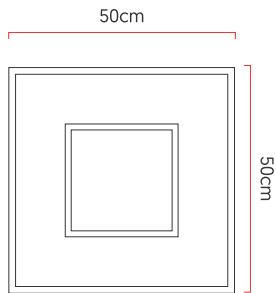

Finishing options

	01 Wood Imbuia		02 Wood Freijo
	03 Wood Walnut		04 Wood Teak
	05 Wood Pine		06 Wood Ebano
	07 Wood Ebano Macassar		08 Wood Platinum
	09 Wood Rovere		10 Wood Linear Walnut
	11 Wood Cinamomo		12 Wood Ironwood