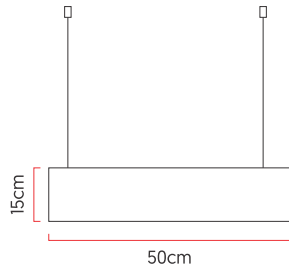

Finishing options

	01 Wood Imbuia		02 Wood Freijo
	03 Wood Walnut		04 Wood Teak
	05 Wood Pine		06 Wood Ebano
	07 Wood Ebano Macassar		08 Wood Platinum
	09 Wood Rovere		10 Wood Linear Walnut
	11 Wood Cinamomo		12 Wood Ironwood