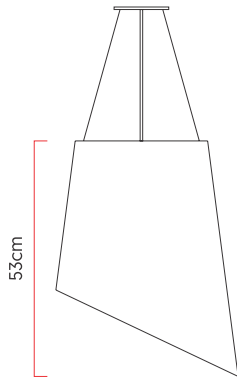

Finishing options

	01 Wood Imbuia		02 Wood Freijo
	03 Wood Walnut		04 Wood Teak
	05 Wood Pine		06 Wood Ebano
	07 Wood Ebano Macassar		08 Wood Platinum
	09 Wood Rovere		10 Wood Linear Walnut
	11 Wood Cinamomo		12 Wood Ironwood