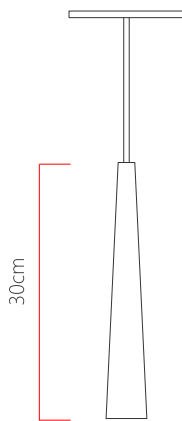

Finishing options

	01 Wood Imbuia		02 Wood Freijo
	03 Wood Walnut		04 Wood Teak
	05 Wood Pine		06 Wood Ebano
	07 Wood Ebano Macassar		08 Wood Platinum
	09 Wood Rovere		10 Wood Linear Walnut
	11 Wood Cinamomo		12 Wood Ironwood