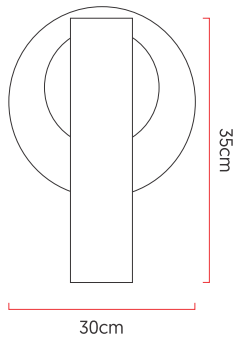

Finishing options

01
Wood Imbuia

02
Wood Freijo

03
Wood Walnut

04
Wood Teak

05
Wood Pine

06
Wood Ebano

07
Wood Ebano Macassar

08
Wood Platinum

09
Wood Rovere

10
Wood Linear Walnut

11
Wood Cinamomo

12
Wood Ironwood