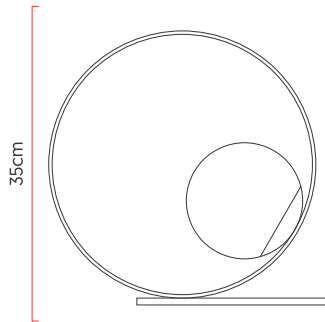

Finishing options

01
Wood Imbuia

02
Wood Freijo

03
Wood Walnut

04
Wood Teak

05
Wood Pine

06
Wood Ebano

07
Wood Ebano Macassar

08
Wood Platinum

09
Wood Rovere

10
Wood Linear Walnut

11
Wood Cinamomo

12
Wood Ironwood