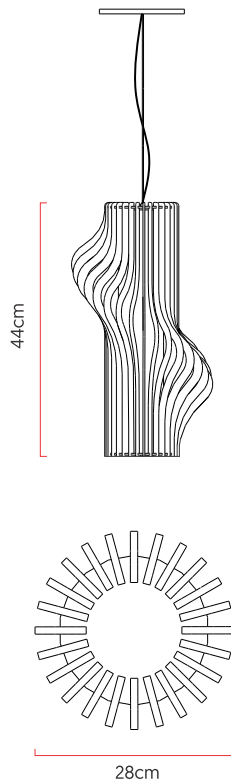

Finishing options

	01 Wood Imbuia		02 Wood Freijo
	03 Wood Walnut		04 Wood Teak
	05 Wood Pine		06 Wood Ebano
	07 Wood Ebano Macassar		08 Wood Platinum
	09 Wood Rovere		10 Wood Linear Walnut
	11 Wood Cinamomo		12 Wood Ironwood