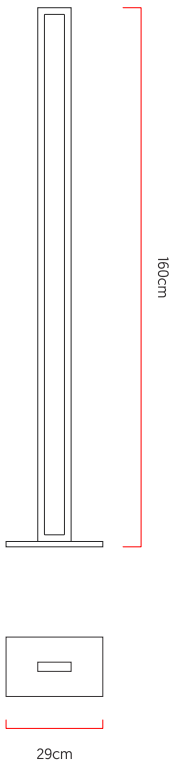

Reference: 5435  
 Line: Clean  
 Category: Floor  
 Description: Floor Clean REF 5435  
 Dimensions:  
 • Height: 62.99in [160cm]  
 • Width: 11.42in [29cm]  
 • Length: 6.69in [17cm]

Weight: 3.500g  
 Material: Natural wood veneer, MDF, Acrylic

Integrated LED strip 1x driver housed in the luminaire or external  
 Color Temperature: 3000K  
 CRI: 90  
 Luminous flux: 3575 lm  
 Delivered lumens: 1685 lm  
 Total power: 48w  
 Input Voltage: 110V - 220V  
 Input Frequency: 60 Hz  
 Insulation: Class II

Finishing options

|   |                           |   |                          |
|---|---------------------------|---|--------------------------|
|  | 01<br>Wood Imbuia         |  | 02<br>Wood Freijo        |
|  | 03<br>Wood Walnut         |  | 04<br>Wood Teak          |
|  | 05<br>Wood Pine           |  | 06<br>Wood Ebano         |
|  | 07<br>Wood Ebano Macassar |  | 08<br>Wood Platinum      |
|  | 09<br>Wood Rovere         |  | 10<br>Wood Linear Walnut |
|  | 11<br>Wood Cinamomo       |  | 12<br>Wood Ironwood      |