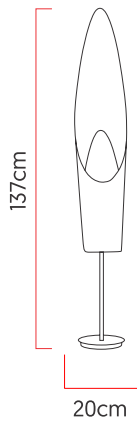

Finishing options

	01 Wood Imbuia		02 Wood Freijo
	03 Wood Walnut		04 Wood Teak
	05 Wood Pine		06 Wood Ebano
	07 Wood Ebano Macassar		08 Wood Platinum
	09 Wood Rovere		10 Wood Linear Walnut
	11 Wood Cinamomo		12 Wood Ironwood