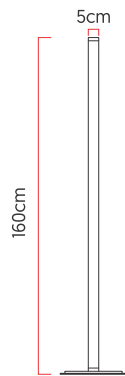

Reference: 5422
 Line: Led
 Category: Floor
 Description: Floor Led REF 5422
 Dimensions:
 • Height: 62.99in [160cm]
 • Width: 11.81in [30cm]
 • Length: 1.97in [5cm]

Weight: 3.800g
 Material: Natural wood veneer, MDF, Acrylic

Integrated LED strip 1x driver housed in the luminaire or external
 Color Temperature: 3000K
 CRI: 90
 Luminous flux: 2288 lm
 Delivered lumens: 1078 lm
 Total power: 30w
 Input Voltage: 110V - 220V
 Input Frequency: 60 Hz
 Insulation: Class II