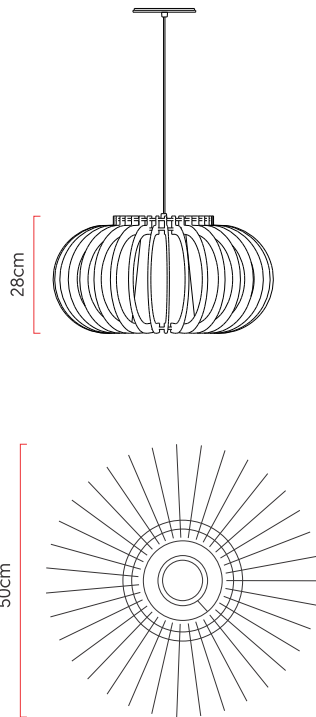

Finishing options

	01 Wood Imbuia		02 Wood Freijo
	03 Wood Walnut		04 Wood Teak
	05 Wood Pine		06 Wood Ebano
	07 Wood Ebano Macassar		08 Wood Platinum
	09 Wood Rovere		10 Wood Linear Walnut
	11 Wood Cinamomo		12 Wood Ironwood