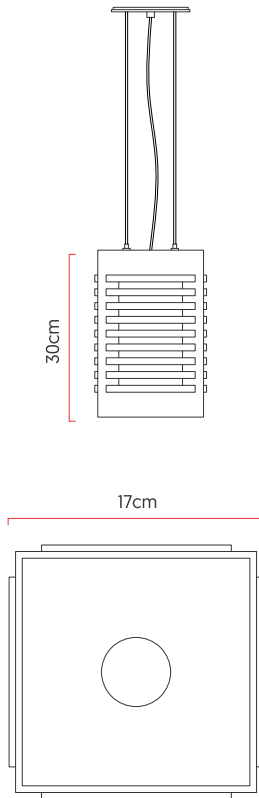

Finishing options

	01 Wood Imbuia		02 Wood Freijo
	03 Wood Walnut		04 Wood Teak
	05 Wood Pine		06 Wood Ebano
	07 Wood Ebano Macassar		08 Wood Platinum
	09 Wood Rovere		10 Wood Linear Walnut
	11 Wood Cinamomo		12 Wood Ironwood