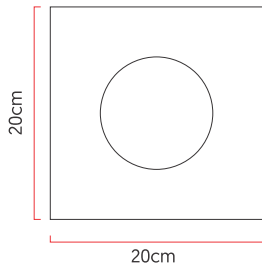

Finishing options

	01 Wood Imbuia		02 Wood Freijo
	03 Wood Walnut		04 Wood Teak
	05 Wood Pine		06 Wood Ebano
	07 Wood Ebano Macassar		08 Wood Platinum
	09 Wood Rovere		10 Wood Linear Walnut
	11 Wood Cinamomo		12 Wood Ironwood