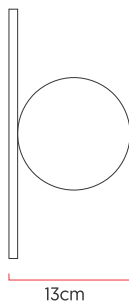

Finishing options

	01 Wood Imbuia		02 Wood Freijo
	03 Wood Walnut		04 Wood Teak
	05 Wood Pine		06 Wood Ebano
	07 Wood Ebano Macassar		08 Wood Platinum
	09 Wood Rovere		10 Wood Linear Walnut
	11 Wood Cinamomo		12 Wood Ironwood