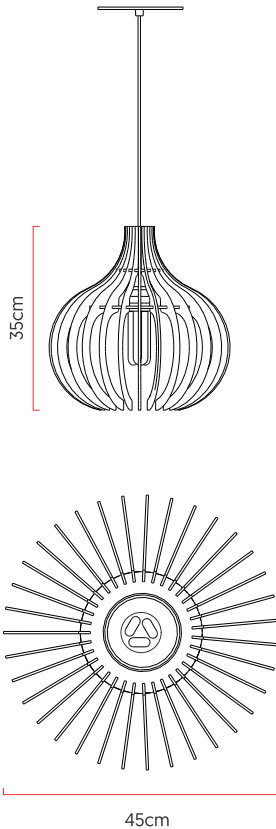

Finishing options

	01 Wood Imbuia		02 Wood Freijo
	03 Wood Walnut		04 Wood Teak
	05 Wood Pine		06 Wood Ebano
	07 Wood Ebano Macassar		08 Wood Platinum
	09 Wood Rovere		10 Wood Linear Walnut
	11 Wood Cinamomo		12 Wood Ironwood