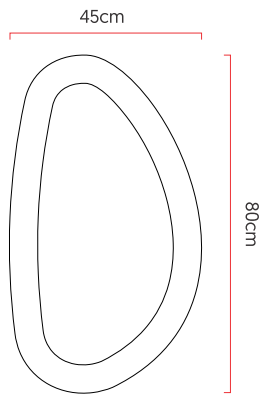

Finishing options

	01 Wood Imbuia		02 Wood Freijo
	03 Wood Walnut		04 Wood Teak
	05 Wood Pine		06 Wood Ebano
	07 Wood Ebano Macassar		08 Wood Platinum
	09 Wood Rovere		10 Wood Linear Walnut
	11 Wood Cinamomo		12 Wood Ironwood