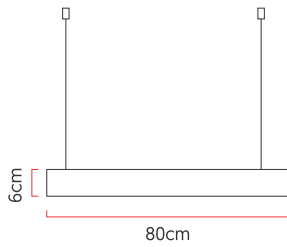

Finishing options

	01 Wood Imbuia		02 Wood Freijo
	03 Wood Walnut		04 Wood Teak
	05 Wood Pine		06 Wood Ebano
	07 Wood Ebano Macassar		08 Wood Platinum
	09 Wood Rovere		10 Wood Linear Walnut
	11 Wood Cinamomo		12 Wood Ironwood