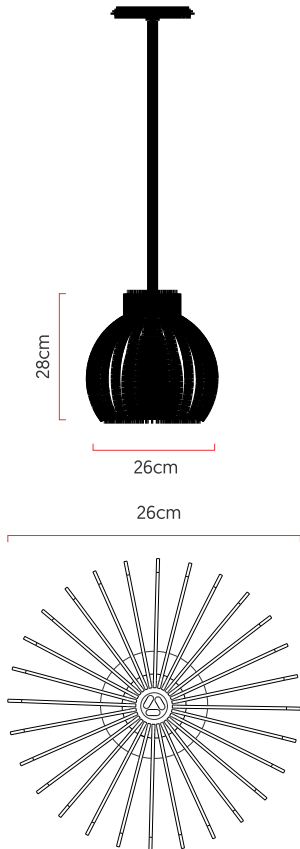

Finishing options

	01 Wood Imbuia		02 Wood Freijo
	03 Wood Walnut		04 Wood Teak
	05 Wood Pine		06 Wood Ebano
	07 Wood Ebano Macassar		08 Wood Platinum
	09 Wood Rovere		10 Wood Linear Walnut
	11 Wood Cinamomo		12 Wood Ironwood