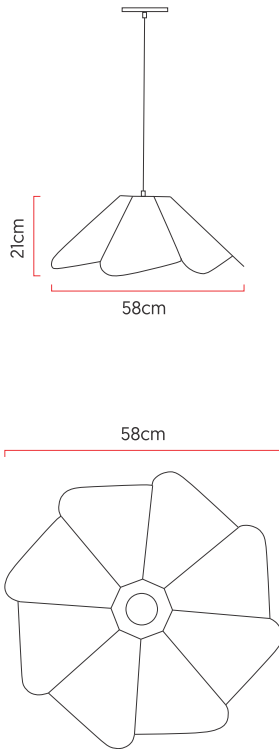

Finishing options

	01 Wood Imbuia		02 Wood Freijo
	03 Wood Walnut		04 Wood Teak
	05 Wood Pine		06 Wood Ebano
	07 Wood Ebano Macassar		08 Wood Platinum
	09 Wood Rovere		10 Wood Linear Walnut
	11 Wood Cinamomo		12 Wood Ironwood