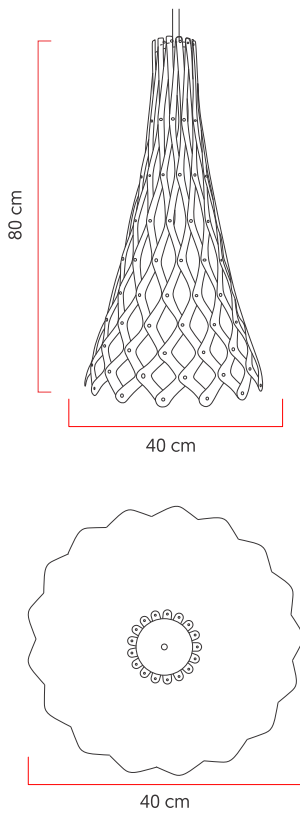

Finishing options

	01 Wood Imbuia		02 Wood Freijo
	03 Wood Walnut		04 Wood Teak
	05 Wood Pine		06 Wood Ebano
	07 Wood Ebano Macassar		08 Wood Platinum
	09 Wood Rovere		10 Wood Linear Walnut
	11 Wood Cinamomo		12 Wood Ironwood