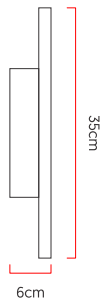

Reference: AR155
 Line: Stone
 Category: Wall
 Description: Wall Stone REF AR155
 Dimensions:
 • Length: 2.36in [6cm]
 • Diameter: 13.78in [35cm]

Weight: 0.000g
 Material: Natural wood veneer, MDF, Acrylic, Stone blade

Integrated LED strip 1x driver housed in the luminaire
 Color Temperature: 3000K
 CRI: 90
 Luminous flux: 1716 lm
 Delivered lumens: 808 lm
 Total power: 23w
 Input Voltage: 110V - 220V
 Input Frequency: 60 Hz
 Insulation: Class II