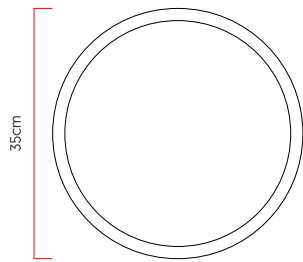

Reference: AR155
 Line: Stone
 Category: Wall
 Description: Wall Stone REF AR155
 Dimensions:
 • Length: 2.36in [6cm]
 • Diameter: 13.78in [35cm]

Weight: 0.000g
 Material: Natural wood veneer, MDF, Acrylic, Stone blade

Integrated LED strip 1x driver housed in the luminaire
 Color Temperature: 3000K
 CRI: 90
 Luminous flux: 1716 lm
 Delivered lumens: 808 lm
 Total power: 23w
 Input Voltage: 110V - 220V
 Input Frequency: 60 Hz
 Insulation: Class II