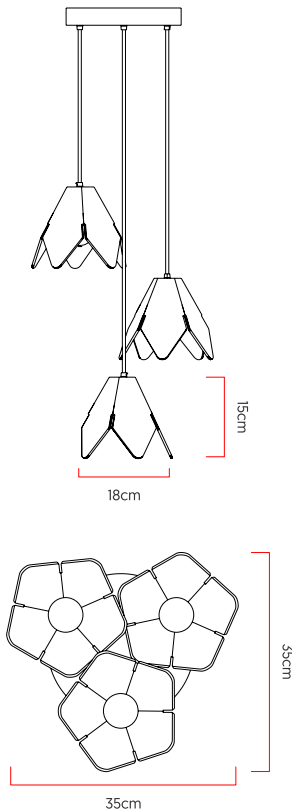

Finishing options

	01 Wood Imbuia		02 Wood Freijo
	03 Wood Walnut		04 Wood Teak
	05 Wood Pine		06 Wood Ebano
	07 Wood Ebano Macassar		08 Wood Platinum
	09 Wood Rovere		10 Wood Linear Walnut
	11 Wood Cinamomo		12 Wood Ironwood