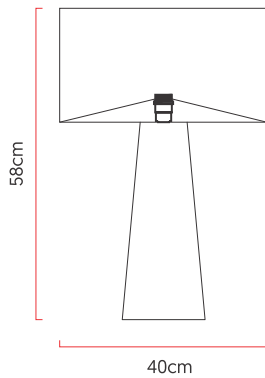

Finishing options

	01 Wood Imbuia		02 Wood Freijo
	03 Wood Walnut		04 Wood Teak
	05 Wood Pine		06 Wood Ebano
	07 Wood Ebano Macassar		08 Wood Platinum
	09 Wood Rovere		10 Wood Linear Walnut
	11 Wood Cinamomo		12 Wood Ironwood