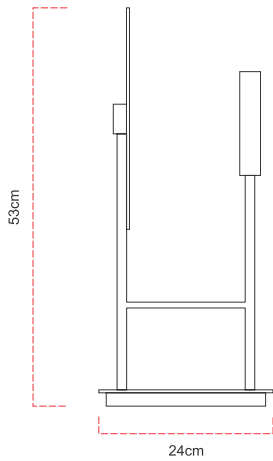

Reference: 5317  
 Line: Radiance  
 Category: Table  
 Description: Table Radiance REF 5317  
 Dimensions:  
 • Height: 20.87in [53cm]  
 • Width: 11.81in [30cm]  
 • Length: 9.45in [24cm]

Weight: 3.500g  
 Material: Natural wood veneer, MDF, Acrylic, Carbon steel

Integrated LED strip 1x driver housed in the luminaire or external  
 Color Temperature: 3000K  
 CRI: 90  
 Luminous flux: 940 lm  
 Delivered lumens: 470 lm  
 Total power: 25w  
 Input Voltage: 110V - 220V  
 Input Frequency: 60 Hz  
 Insulation: Class II