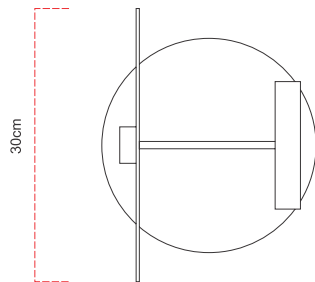

Reference: 5317  
 Line: Radiance  
 Category: Table  
 Description: Table Radiance REF 5317  
 Dimensions:  
 • Height: 20.87in [53cm]  
 • Width: 11.81in [30cm]  
 • Length: 9.45in [24cm]

Weight: 3.500g  
 Material: Natural wood veneer, MDF, Acrylic, Carbon steel

Integrated LED strip 1x driver housed in the luminaire or external  
 Color Temperature: 3000K  
 CRI: 90  
 Luminous flux: 940 lm  
 Delivered lumens: 470 lm  
 Total power: 25w  
 Input Voltage: 110V - 220V  
 Input Frequency: 60 Hz  
 Insulation: Class II