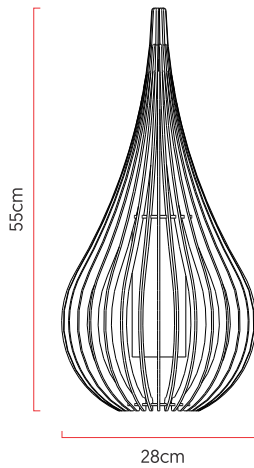

Finishing options

	01 Wood Imbuia		02 Wood Freijo
	03 Wood Walnut		04 Wood Teak
	05 Wood Pine		06 Wood Ebano
	07 Wood Ebano Macassar		08 Wood Platinum
	09 Wood Rovere		10 Wood Linear Walnut
	11 Wood Cinamomo		12 Wood Ironwood