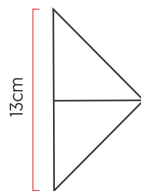

Finishing options

	01 Wood Imbuia		02 Wood Freijo
	03 Wood Walnut		04 Wood Teak
	05 Wood Pine		06 Wood Ebano
	07 Wood Ebano Macassar		08 Wood Platinum
	09 Wood Rovere		10 Wood Linear Walnut
	11 Wood Cinamomo		12 Wood Ironwood