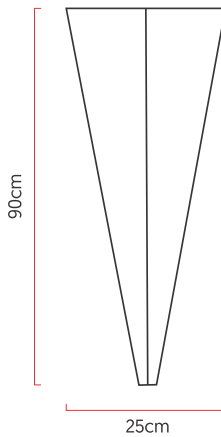

Finishing options

	01 Wood Imbuia		02 Wood Freijo
	03 Wood Walnut		04 Wood Teak
	05 Wood Pine		06 Wood Ebano
	07 Wood Ebano Macassar		08 Wood Platinum
	09 Wood Rovere		10 Wood Linear Walnut
	11 Wood Cinamomo		12 Wood Ironwood