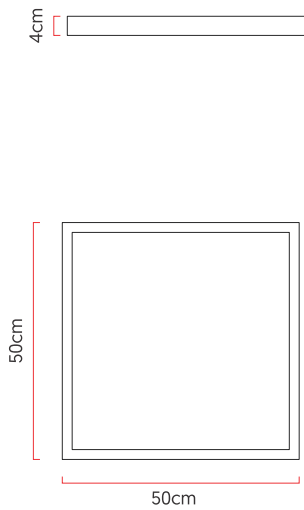

Reference: P356  
 Line: Led  
 Category: Ceiling  
 Description: Ceiling Led REF P356  
 Dimensions:  
 • Height: 1.57in (4cm)  
 • Width: 19.69in (50cm)  
 • Length: 19.69in (50cm)

Weight: 2.800g  
 Material: Natural wood veneer, MDF, Acrylic

Integrated LED strip 1x driver housed in the luminaire or ceiling  
 Color Temperature: 3000K  
 CRI: 90  
 Luminous flux: 2431 lm  
 Delivered lumens: 1145 lm  
 Total power: 38w  
 Input Voltage: 110V - 220V  
 Input Frequency: 60 Hz  
 Insulation: Class II