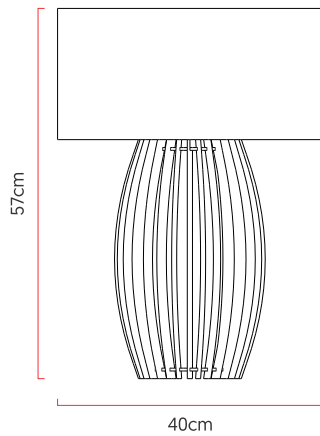

Finishing options

	01 Wood Imbuia		02 Wood Freijo
	03 Wood Walnut		04 Wood Teak
	05 Wood Pine		06 Wood Ebano
	07 Wood Ebano Macassar		08 Wood Platinum
	09 Wood Rovere		10 Wood Linear Walnut
	11 Wood Cinamomo		12 Wood Ironwood