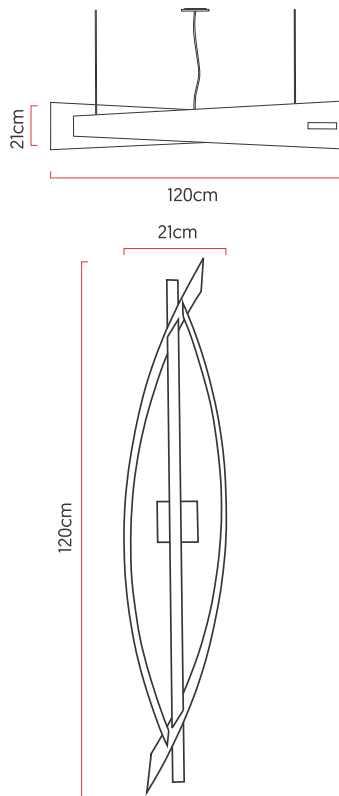

Reference: 363  
 Line: Wave  
 Category: Pendant  
 Description: Pendant Wave REF 363  
 Dimensions:  
 • Height: 9.84in [25cm]  
 • Width: 43.31in [110cm]

Weight: 4.000g  
 Material: Natural wood veneer, Acrylic, Steel cables, Carbon steel

Integrated LED strip 1x driver housed in the canopy or ceiling  
 Color Temperature: 3000K  
 CRI: 90  
 Luminous flux: 1573 lm  
 Delivered lumens: 741 lm  
 Total power: 21w  
 Input Voltage: 110V - 220V  
 Input Frequency: 60 Hz  
 Insulation: Class II

Standard support cables 79inch (other measures contact us)