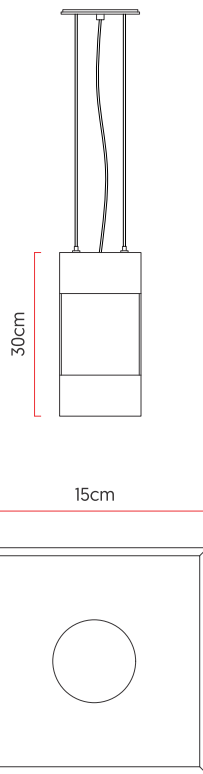

Finishing options

	01 Wood Imbuia		02 Wood Freijo
	03 Wood Walnut		04 Wood Teak
	05 Wood Pine		06 Wood Ebano
	07 Wood Ebano Macassar		08 Wood Platinum
	09 Wood Rovere		10 Wood Linear Walnut
	11 Wood Cinamomo		12 Wood Ironwood