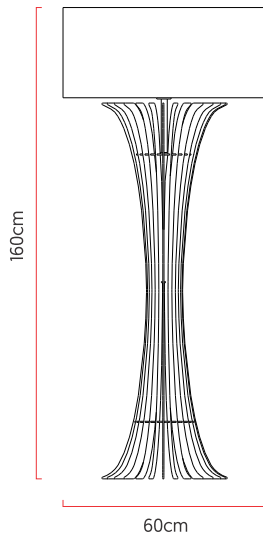

Finishing options

	01 Wood Imbuia		02 Wood Freijo
	03 Wood Walnut		04 Wood Teak
	05 Wood Pine		06 Wood Ebano
	07 Wood Ebano Macassar		08 Wood Platinum
	09 Wood Rovere		10 Wood Linear Walnut
	11 Wood Cinamomo		12 Wood Ironwood