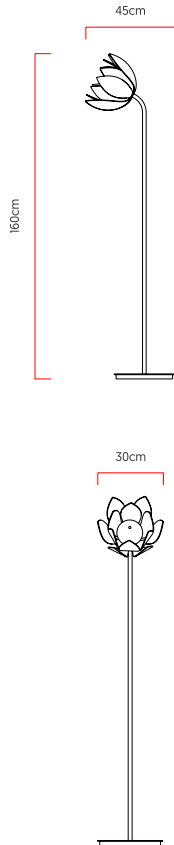

Reference: 5485
 Line: Lily
 Category: Floor
 Description: Floor Lily REF 5485
 Dimensions:
 • Height: 62.99in [160cm]
 • Width: 11.81in [30cm]
 • Length: 17.72in [45cm]

Weight: 4.500g
 Material: Natural wood veneer, Carbon steel, Glass

Socket: G9 1x bulbs not included
 Color Temperature: According to the bulb
 CRI: According to the bulb
 Luminous Flux: According to the bulb
 Delivered Lumens: According to the bulb
 Total Power: According to the bulb

Input Voltage: 110V - 220V
 Input Frequency: 60 Hz
 Insulation: Class II
 Use of incandescent bulbs is prohibited

Globo de vidro de 12cm de diâmetro

Finishing options

	01 Wood Imbuia		02 Wood Freijo
	03 Wood Walnut		04 Wood Teak
	05 Wood Pine		06 Wood Ebano
	07 Wood Ebano Macassar		08 Wood Platinum
	09 Wood Rovere		10 Wood Linear Walnut
	11 Wood Cinamomo		12 Wood Ironwood