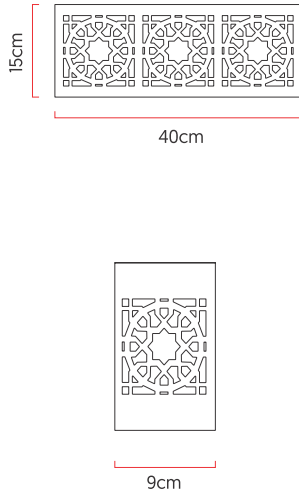

Finishing options

	01 Wood Imbuia		02 Wood Freijo
	03 Wood Walnut		04 Wood Teak
	05 Wood Pine		06 Wood Ebano
	07 Wood Ebano Macassar		08 Wood Platinum
	09 Wood Rovere		10 Wood Linear Walnut
	11 Wood Cinamomo		12 Wood Ironwood