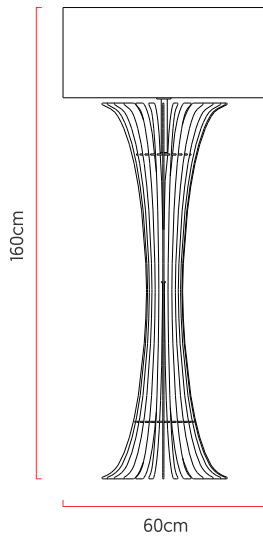

Finishing options

	01 Wood Imbuia		02 Wood Freijo
	03 Wood Walnut		04 Wood Teak
	05 Wood Pine		06 Wood Ebano
	07 Wood Ebano Macassar		08 Wood Platinum
	09 Wood Rovere		10 Wood Linear Walnut
	11 Wood Cinamomo		12 Wood Ironwood