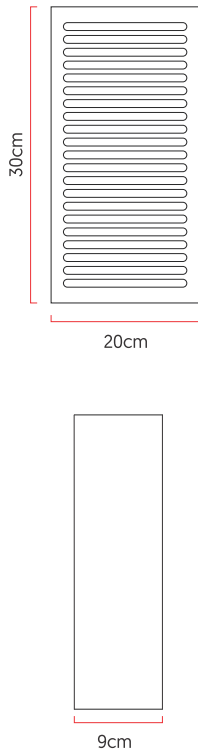

Finishing options

	01 Wood Imbuia		02 Wood Freijo
	03 Wood Walnut		04 Wood Teak
	05 Wood Pine		06 Wood Ebano
	07 Wood Ebano Macassar		08 Wood Platinum
	09 Wood Rovere		10 Wood Linear Walnut
	11 Wood Cinamomo		12 Wood Ironwood