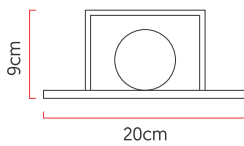

Finishing options

01
Wood Imbuia

02
Wood Freijo

03
Wood Walnut

04
Wood Teak

05
Wood Pine

06
Wood Ebano

07
Wood Ebano Macassar

08
Wood Platinum

09
Wood Rovere

10
Wood Linear Walnut

11
Wood Cinamomo

12
Wood Ironwood