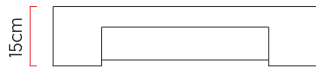

Finishing options

01
Wood Imbuia

02
Wood Freijo

03
Wood Walnut

04
Wood Teak

05
Wood Pine

06
Wood Ebano

07
Wood Ebano Macassar

08
Wood Platinum

09
Wood Rovere

10
Wood Linear Walnut

11
Wood Cinamomo

12
Wood Ironwood