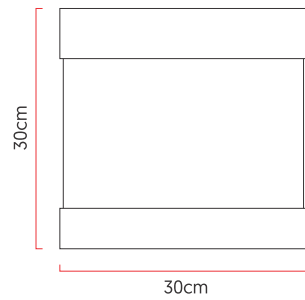

Finishing options

01
Wood Imbuia

02
Wood Freijo

03
Wood Walnut

04
Wood Teak

05
Wood Pine

06
Wood Ebano

07
Wood Ebano Macassar

08
Wood Platinum

09
Wood Rovere

10
Wood Linear Walnut

11
Wood Cinamomo

12
Wood Ironwood