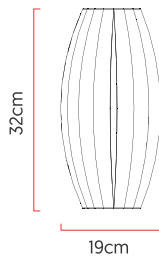

Finishing options

	01 Wood Imbuia		02 Wood Freijo
	03 Wood Walnut		04 Wood Teak
	05 Wood Pine		06 Wood Ebano
	07 Wood Ebano Macassar		08 Wood Platinum
	09 Wood Rovere		10 Wood Linear Walnut
	11 Wood Cinamomo		12 Wood Ironwood