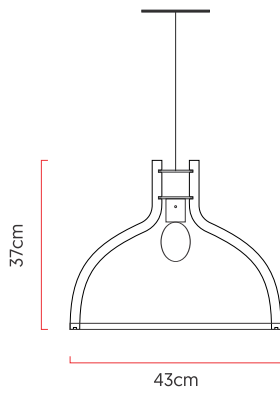

Finishing options

	01 Wood Imbuia		02 Wood Freijo
	03 Wood Walnut		04 Wood Teak
	05 Wood Pine		06 Wood Ebano
	07 Wood Ebano Macassar		08 Wood Platinum
	09 Wood Rovere		10 Wood Linear Walnut
	11 Wood Cinamomo		12 Wood Ironwood